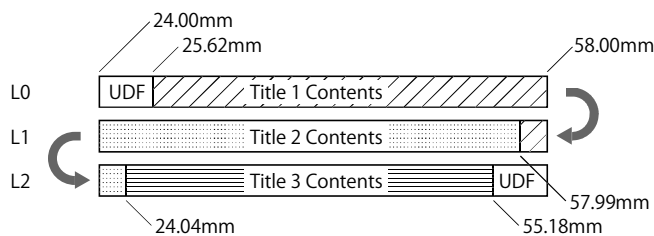

Each layer have one title individually. Since the information of Layer and Chapter exist in the streaming data, it is available to confirm the playback position.

Chapter16 of layer0 and layer1 switched to next layer a few seconds, then it can check that layer change.

2. Specification

- Disc type : BD-R Single Sided Triple Layer(BDXL TL) ABD-R560W
BD-RE Single Sided Triple Layer(BDXL TL) ABD-RE560W
- Recorded format : BDAV
- Recorded Capacity : 100 GB
- Recorded Time : 8hr 16min 9sec
- Video codec : MPEG-2 MP@HL
- Bit rate : 24 Mbps CBR
- Video Resolution : 1920 x 1080i
- Menu : None(Auto start)
- Subtitle : Exist (Indicates Layer No. and Chapter No.)
- Physical Characteristics : Complies BD-R/RE Part 1 Basic Format Specifications (BDXL)
Note: Spec of Random SER and iMLSE are specified by under table and data sheet is attached the disc.

3. Recorded area

This disc recorded to last recordable address(LSN=2E9D3FFh). The data of MPEG-2 contents are recorded from 25.62mm of Layer0 to 55.18mm of Layer2. Other areas are UDF control area.

	Playback time	Capacity
L0	2hr 48min 45sec	32,416,948,224 bytes
L1	2hr 53min 44sec	33,377,329,152 bytes
L2	2hr 33min 40sec	29,519,579,136 bytes