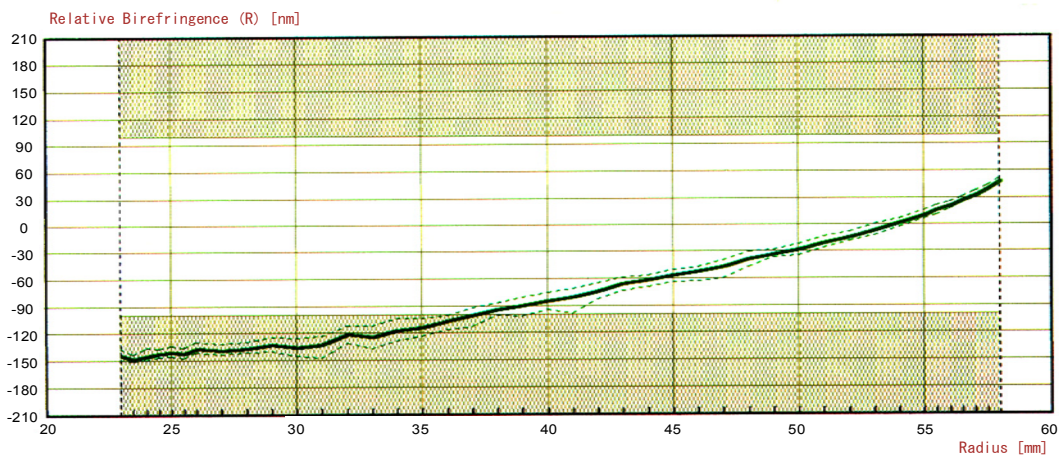

### 1. Purpose of use, Features

SVD-4010 is a Test Disc designed for confirmation of various kind of operation of DVD Players, Recorders and Drives when they play a disc its birefringence is high.

It is simulated that birefringence of a disc becomes high due to pressing condition.

### 2. Specifications

- Disc type : DVD-VIDEO Disc Single Sided Single Layer  
NTSC
- Capacity : 4.7 Gbytes
- Recorded Time : 1hr 10min 7sec
- Video Codec : MPEG-2
- Bit Rate : 8 Mbps
- Region : 1, 2, 3, 4, 5, 6, 8
- Menu : None (Auto start, Continuous playback)
- Subtitle : Exist (Indicates Chapter No.)
- Physical Characteristics: Complies with DVD Specifications for Read-Only Disc Part1 Physical Specifications  
Version 1.0 However, birefringence is managed as described specifications.  
Birefringence : -150 nm, Double-pass (R23 to R24mm)
- File System : UDF 1.02
- Application : Complies with DVD Specifications for Read-Only Disc Part3 Video Specifications  
Version 1.0
- Content Protection  
CSS : None