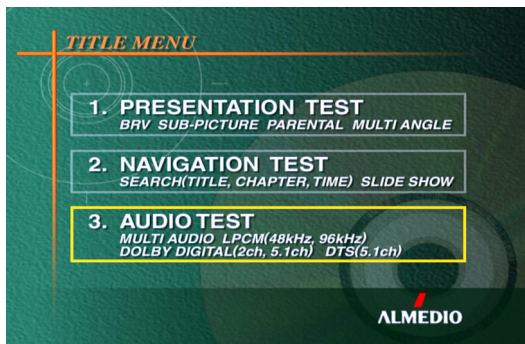

- Disc starts to play by selecting the objective Test item from MENU.

Title Menu and Test items are shown below.

Title Menu