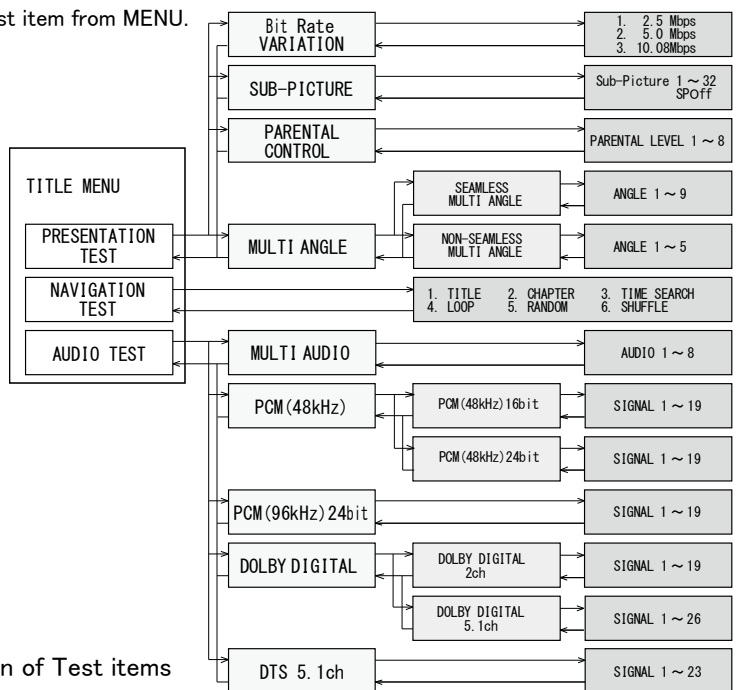

Composition of Test items