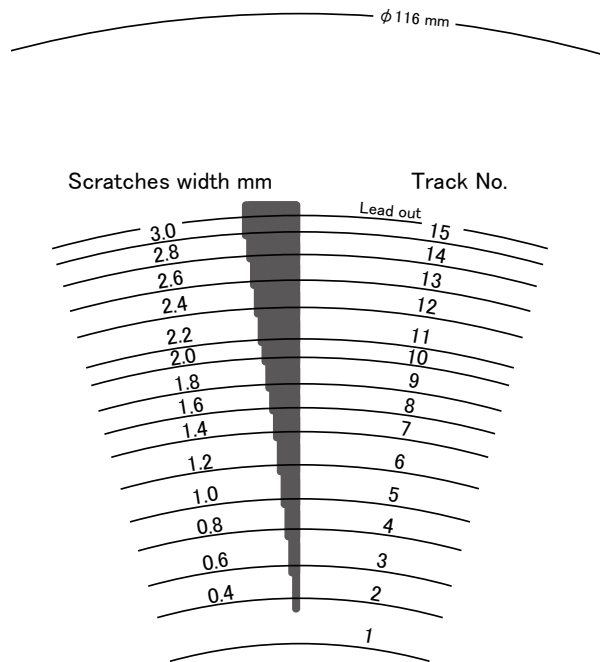

SCRATCHES TEST CD

For Checking CD Players and CD Drives TCD-721R

1. Purpose of use, Features

TCD-721R is a CD-DA Scratches Test Discs designed for confirmation of playability for scratches disc, evaluation measurement and adjustment of CD Players and Drives etc.. It is simulated missing signals on the surface of a disc by Scratches. Scratches are processed as staircase type from 0.4mm to 3.0mm width. It is available to check with respect to each 0.2mm step of 14 steps. Eccentricity of this product is processed 0 μm as nominal, by raising the precision of center hole dimension to scale back the influence of eccentricity.

2. Specifications

- Disc type : CD-DA Scratches Disc
- Scanning velocity : 1.25 m/sec (for reference)
- Track pitch : 1.6 μm (for reference)
- Center hole diameter : 15 +0.04/ -0 mm
- Eccentricity : < 20 μm 0-p
- Radial tilt (β angle) : ≤ ±0.6 deg
- Scratches specification

Track No.	Scratches width mm
1	None
2	0.4
3	0.6
4	0.8
5	1.0
6	1.2
7	1.4
8	1.6
9	1.8
10	2.0
11	2.2
12	2.4
13	2.6
14	2.8
15	3.0
Lead out	3.0

Imaged figure of Scratches (Read out side)

Locations of Scratches and Tracks