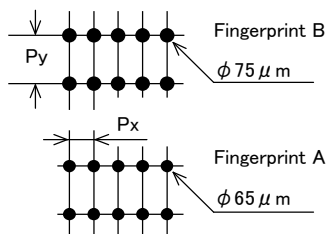

DEFECTS TEST CD-RW

For Checking CD Players and CD Drives TCD-W025W

1. Purpose of use, Features

TCD-W025W is CD-RW Defects Test Disc designed for confirmation of playability for defects (stains, fingerprints) evaluation, measurement and adjustment of CD Players and Drives etc.. It is simulated missing signals by stains etc. adhered on the surface of a disc by Black Bands and Fingerprints. Black Bands are processed as staircase type from 0.1 to 0.7mm. It is available to check with respect to each 0.1mm step of 7 steps.

2. Specifications

- TCD-W091W is used as material disc. Please refer to TCD-W091W Product Introduction for basic parameter
- Microscopic dimension of dots are managed on Fingerprints A and B area.
- Disc type : CD-RW Defects disc
- Scanning velocity : 1.2 m/sec (for reference)
- Track pitch : 1.6 μ m (for reference)
- Center hole diameter : 15 +0.1/ -0 mm
- Eccentricity : $\leq 70 \mu$ m 0-p
- Radial tilt (β angle) : $\leq \pm 0.6$ deg
- Defects specification

Track No.	Defects
1	None
2	None
3	Black band width 0.1 mm
4	Black band width 0.2 mm
5	Black band width 0.3 mm
6	Black band width 0.4 mm
7	Black band width 0.5 mm
8	Black band width 0.6 mm
9	Black band width 0.7 mm
10	None
11	None
12	None
13	Fingerprint A
14	Fingerprints A or B
15	Fingerprint B
16	None

note) Please be careful not to erase from, nor overwrite TCD-W025W.

Clearance of respective dots mm
Tangential direction: $P_x=0.125$
Radial direction: $P_y=0.25$

Details of Fingerprints

Imaged figure of Defects (Read out side)