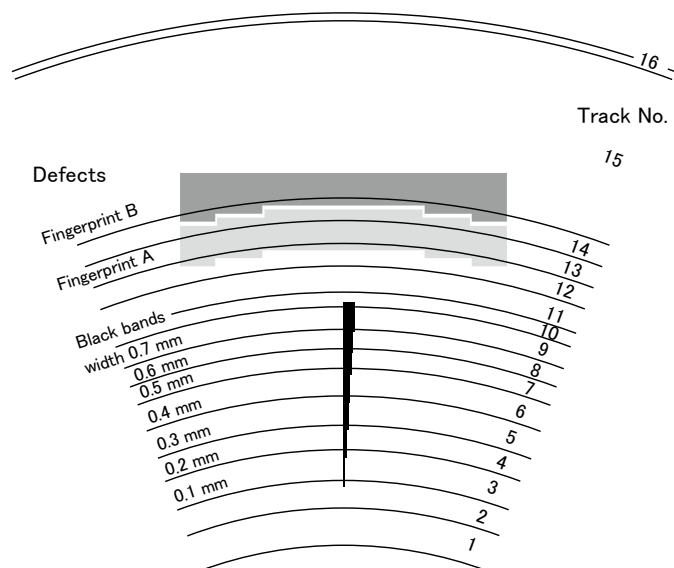

2. Specifications

- TCD-W091W is used as material disc. Please refer to TCD-W091W Product Introduction for basic parameter
- Microscopic dimension of dots are managed on Fingerprints A and B area.
- Disc type : CD-RW Defects disc
- Scanning velocity : 1.2 m/sec (for reference)
- Track pitch : 1.6 μ m (for reference)
- Center hole diameter : 15 +0.1/ -0 mm
- Eccentricity : $\leq 70 \mu$ m 0-p
- Radial tilt (β angle) : $\leq \pm 0.6$ deg
- Defects specification

Track No.	Defects
1	None
2	None
3	Black band width 0.1 mm
4	Black band width 0.2 mm
5	Black band width 0.3 mm
6	Black band width 0.4 mm
7	Black band width 0.5 mm
8	Black band width 0.6 mm
9	Black band width 0.7 mm
10	None
11	None
12	None
13	Fingerprint A
14	Fingerprints A or B
15	Fingerprint B
16	None

note) Please be careful not to erase from, nor overwrite TCD-W025W.

Clearance of respective dots mm
Tangential direction: $P_x=0.125$
Radial direction: $P_y=0.25$

Details of Fingerprints

Imaged figure of Defects (Read out side)

Location of Defects and Tracks

Values in this sheet are measured by the equipments ALMEDIO-owned. Appearance and specifications are subject to change without notice.

<Proper handling of the disc>

Do not write on the surface with a pen and others, nor put a sticker on it.