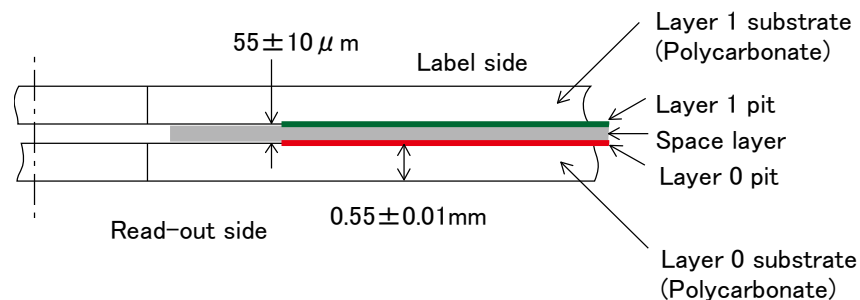

THICKNESS OF SUBSTRATE TEST DVD-VIDEO

For Checking DVD Players, DVD Recorders and DVD Drives TDV-540CT55

1. Purpose of use, Features

TDVD-540CT55 is a Test Disc designed for confirmation of various kind of operation of DVD Players, Recorders and Drives when they play a disc its layer 0 substrate thickness is thin.

2. Specifications

Specifications

- Disc type : DVD-VIDEO Disc Single Sided Dual Layer
  NTSC
- Disc structure : Opposite track path
- Capacity : 8.5 Gbytes
- Recorded Time : 2hrs 7min 7sec
- Video Codec : MPEG-2
- Bit Rate : 8 Mbps
- Region : 1, 2, 3, 4, 5, 6
- Menu : None (Auto start, Continuous playback)
- Subtitle : Exist (Indicates Chapter No.)
- Physical Characteristics : Complies with DVD Specifications for Read-Only Disc Part1 Physical Specifications Version 1.0 However, thickness of layer 0 substrate and space layer are managed as the specifications described below.

Thickness of layer 0 substrate

: $0.55 \pm 0.01\text{mm}$ (It is specified thickness of substrate of DL disc shall be Min. 0.550mm in the DVD Specifications)

Thickness of space layer

: $55 \pm 10 \mu\text{m}$ (It is specified thickness of space layer of DL disc shall be $55 \pm 15 \mu\text{m}$ in the DVD Specifications)

- File System : UDF 1.02
- Application : Complies with DVD Specifications for Read-Only Disc Part3 Video Specifications Version 1.0
- Content Protection
  CSS : None

Imaged figure of disc in section

Values in this sheet are measured by the equipments ALMEDIO-owned. Appearance and specifications are subject to change without notice.