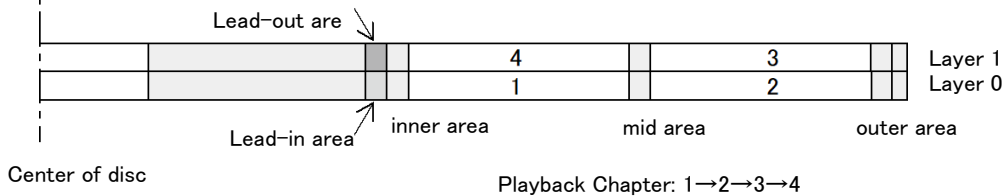

4. Playback Pattern

(1) Pattern 1 (Title 1)

It plays in order of inner, middle and outer Chapter of Layer 0 and outer, middle and inner Chapter of Layer 1 in every 3sec. (total 18sec.).

(2) Pattern 2 (Title 2)

It plays inner Chapter of Layer 0 then jumps to outer Chapter of Layer 1, in every 3sec. (total 6sec.).

(3) Pattern 3 (Title 3)

It plays inner area switching Layer 0 and Layer 1, in every 3sec. (total 60sec.).

(4) Pattern 4 (Title 4)

It plays in order of Chapter and Layer No., in every 30min. (total 120min.) It searches Chapter during playing middle area.

(5) Pattern 5 (Title 5)

It plays in order of Chapter No. in every 10sec. (total 60sec., low and high transfer rate are alternately replaced.)