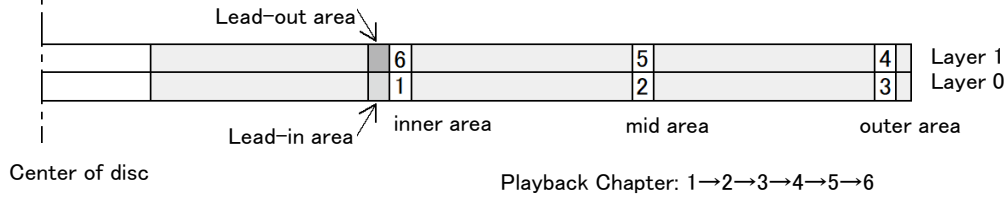

3. Menu display, Subtitle

Menu display

Subtitle (Indicates Layer, Chapter No.)

note) When this disc is inserted to a player, the pattern 1 (Title 1) is automatically played. The pattern 2 to 5 are available to play by selecting from Menu.

4. Playback Pattern

(1) Pattern 1 (Title 1)

It plays in order of inner, middle and outer Chapter of Layer 0 and outer, middle and inner Chapter of Layer 1 in every 3sec. (total 18sec.).

(2) Pattern 2 (Title 2)

It plays inner Chapter of Layer 0 then jumps to outer Chapter of Layer 1, in every 3sec. (total 6sec.).

(3) Pattern 3 (Title 3)

It plays inner area switching Layer 0 and Layer 1, in every 3sec. (total 60sec.).