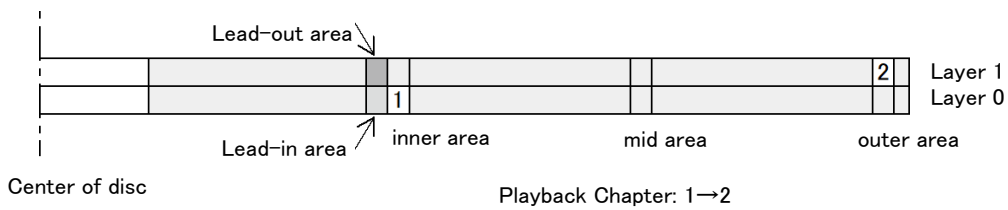

4. Playback Pattern

(1) Pattern 1 (Title 1)

It plays in order of inner, middle and outer Chapter of Layer 0 and outer, middle and inner Chapter of Layer 1 in every 3sec. (total 18sec.).

(2) Pattern 2 (Title 2)

It plays inner Chapter of Layer 0 then jumps to outer Chapter of Layer 1, in every 3sec. (total 6sec.).

(3) Pattern 3 (Title 3)

It plays inner area switching Layer 0 and Layer 1, in every 3sec. (total 60sec.).