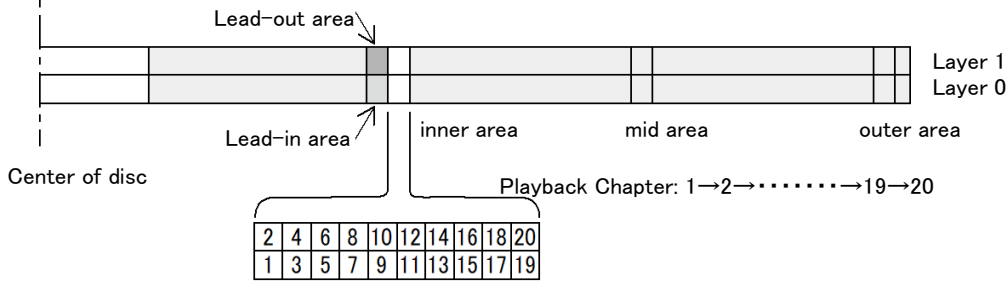

4. Playback Pattern

(1) Pattern 1 (Title 1)

It plays in order of inner, middle and outer Chapter of Layer 0 and outer, middle and inner Chapter of Layer 1 in every 3sec. (total 18sec.).

(2) Pattern 2 (Title 2)

It plays inner Chapter of Layer 0 then jumps to outer Chapter of Layer 1, in every 3sec. (total 6sec.).

(3) Pattern 3 (Title 3)

It plays inner area switching Layer 0 and Layer 1, in every 3sec. (total 60sec.).

(4) Pattern 4 (Title 4)

It plays in order of Chapter and Layer No., in every 30min. (total 120min.) It searches Chapter during playing middle area.

(5) Pattern 5 (Title 5)

It plays in order of Chapter No. in every 10sec. (total 60sec., low and high transfer rate are alternately replaced.)