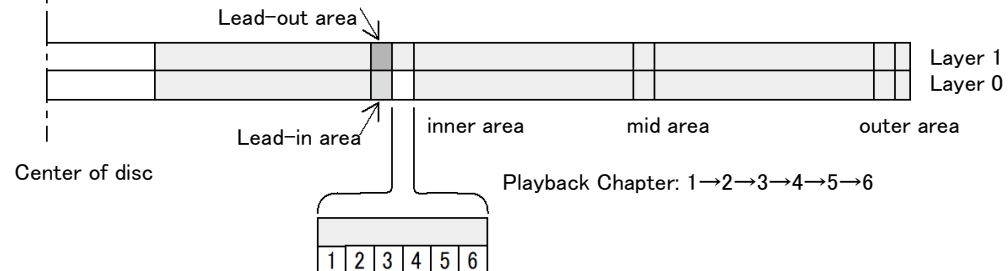

4. Playback Pattern

(1) Pattern 1 (Title 1)

It plays in order of inner, middle and outer Chapter of Layer 0 and outer, middle and inner Chapter of Layer 1 in every 3sec. (total 18sec.).

(2) Pattern 2 (Title 2)

It plays inner Chapter of Layer 0 then jumps to outer Chapter of Layer 1, in every 3sec. (total 6sec.).

(3) Pattern 3 (Title 3)

It plays inner area switching Layer 0 and Layer 1, in every 3sec. (total 60sec.).

(4) Pattern 4 (Title 4)

It plays in order of Chapter and Layer No., in every 30min. (total 120min.) It searches Chapter during playing middle area.

(5) Pattern 5 (Title 5)

It plays in order of Chapter No. in every 10sec. (total 60sec., low and high transfer rate are alternately replaced.)