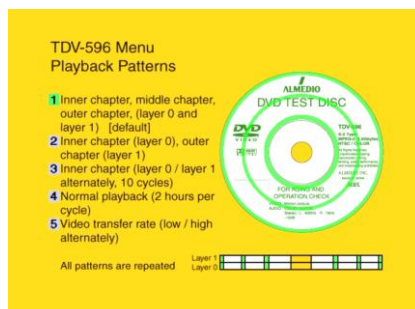

TEST DVD-VIDEO

For Checking DVD Players, DVD Recorders and Drives TDV-596

1. Purpose of use, Features

TDV-596 is a Test Disc designed for confirmation of various kinds of operation, evaluation, measurement and adjustment of DVD Players, Recorders and Drives.

5 different patterns are recorded as Title No.1 to Title No.5. Each pattern is automatically repeated until stopped. Every patterns of respective titles play as loop, when this disc is inserted to a player, the pattern 1 (Title 1) is automatically played, then repeated. It is suitable to use for aging test etc..

2. Specifications

- Disc type : DVD-VIDEO Disc Single Sided Dual Layer
NTSC
- Disc structure : Opposite track path
- Capacity : 8.5 Gbytes
- Recorded Time : 2hrs 2min 24sec
- Video Codec : MPEG-2
- Bit Rate : 2, 8, 8.7 and 9.5 Mbps
- Region : 1, 2, 3, 4, 5, 6, 8
- Menu : Exist (By operating Menu call), Auto start, Continuous playback, Loop playback
note) The pattern 1 (Title 1) is automatically played when this disc is inserted to a play.
The pattern 2 to 5 are available to play by selecting from Menu.
- Subtitle : Exist (Indicates Layer and Chapter No.)
- Physical Characteristics: Complies with DVD Specifications for Read-Only Disc Part1 Physical Specificatic
Version 1.0
- File System : UDF 1.02
- Application : Complies with DVD Specifications for Read-Only Disc Part3 Video Specifications
Version 1.0
- Content Protection
CSS : Exist

3. Menu display, Subtitle

Menu display

Subtitle (Indicates Layer, Chapter No.)

note) When this disc is inserted to a player, the pattern 1 (Title 1) is automatically played. The pattern 2 to 5 are available to play by selecting from Menu.