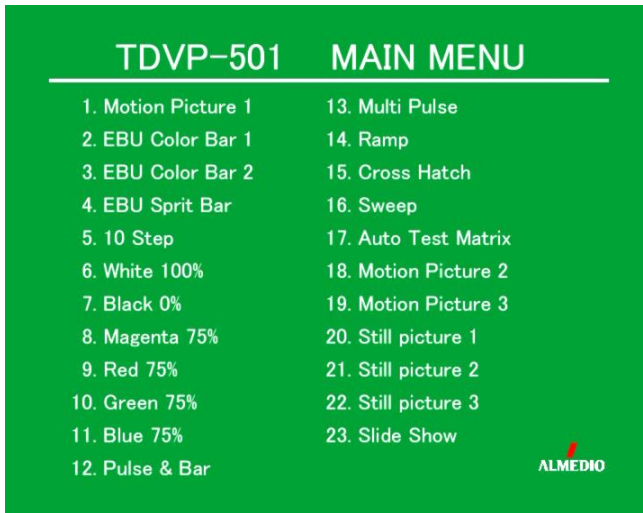

TEST DVD-VIDEO(PAL)

For Checking DVD Players, DVD Recorders and DVD Drives TDVP-501

1. Purpose of use, Features

TDVP-501 is a Test Disc designed for confirmation of playback function of DVD Players, Recorders and Drives. Motion pictures (8Mbps), Test Patterns (4Mbps) and Still Pictures are recorded in this disc. Dolby Digital 2ch (384kbps) and LPCM 48kHz 24bit 2ch (2304kbps) are recorded as 2 streams of Audio Signal.

2. Specifications

- Disc type : DVD-VIDEO Disc Single Sided Single Layer
PAL
- Capacity : 4.7 Gbytes
- Recorded Time
 - Auto Play : 1hr 16min 26sec (not include Still picture 1/ 2/ 3 and Slide show)
 - From MAIN MENU : 1hr 16min 35sec
- Video Codec : MPEG-2
- Bit Rate : 4, 8Mbps
- Region : 1, 2, 3, 4, 5, 6
- Menu : Exist
- Subtitle : Exist (Title3, MAIN MENU No.18)
- Physical Characteristics : Complies with DVD Specifications for Read-Only Disc Part1 Physical Specifications Version 1.0
- File System : UDF 1.02
- Application : Complies with DVD Specifications for Read-Only Disc/ Part3. Video Specifications Version 1.0
- Content Protection
 - CSS : Exist

3. Content

※ MAIN MENU appears by operating Menu Call of a player during playing. After playing the selected content, returns to MENU.
 When selecting Still pictures of MENU No. 20 ~ 22, it continues playing Still pictures until operating Menu Call. When selecting Slide Show of MENU No.23, Still picture 1, 2 and 3 play for 3 seconds respectively then returns to MENU.